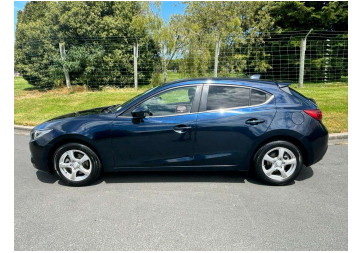

# 2013 Mazda Axela

**Purchase Price** **\$12,995**  
Includes GST, Registration & Licensing

Finance may be available on this vehicle. Ask one of our friendly staff for more information.

Gain peace of mind with Mechanical Breakdown Insurance. **Ask us how.**

**Top features**

None Listed

**Body Style**  
5 door, Hatchback

**Odometer**  
98,200 km

**Engine**  
1990 cc, Internal Combustion

**Fuel Type**  
Petrol

**Transmission**  
Automatic, Front Wheel

**Wheels**  
-

**VIN**  
7AT0C13JX18102059

**Interior**  
-

**Safety**  
-

**Reg No.**  
LPH452

**Ext Colour**  
Blue

**History**  
Ex-Overseas, 1 owner

**Seats**  
5 seats

**CO2 Emissions**  
-