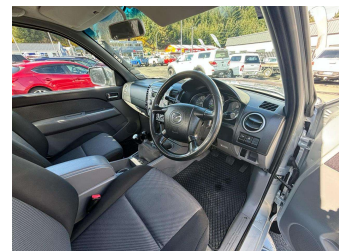

2006 Mazda Bt-50 D/CAB W/S 4WD SDX AB

Purchase Price **\$18,995**
Includes GST, Registration & Licensing

Finance may be available on this vehicle. Ask one of our friendly staff for more information.

FINANCE CENTRAL

Gain peace of mind with Mechanical Breakdown Insurance. **Ask us how.**

autosure
INSURANCE

Top features

None Listed

Body Style
4 door, Ute

Odometer
190,363 km

Engine
2953 cc, Internal Combustion

Fuel Type
Diesel