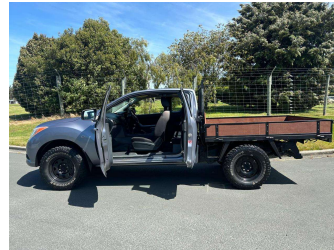

# 2015 Mazda Bt-50 GLX C/P C/C PLUS 3.2

**Purchase Price** **\$26,995**  
Includes GST, Registration & Licensing

Finance may be available on this vehicle. Ask one of our friendly staff for more information.

Gain peace of mind with Mechanical Breakdown Insurance. **Ask us how.**

**Top features**  
None Listed

Body Style  
**4 door, Ute**

Odometer  
**83,600 km**

Engine  
**3196 cc, Internal Combustion**

Fuel Type  
**Diesel**