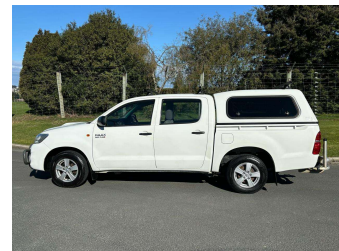

2014 Toyota Hilux 2WD 3.0TD DC UTE 5M

Purchase Price **\$17,995**
Includes GST, Registration & Licensing

Finance may be available on this vehicle. Ask one of our friendly staff for more information.

Gain peace of mind with Mechanical Breakdown Insurance. **Ask us how.**

Top features
None Listed

Body Style
4 door, Ute

Odometer
196,980 km

Engine
2982 cc, Internal Combustion

Fuel Type
Diesel

Transmission
5-Speed Manual, Rear Wheel

Wheels
-

VIN
MR0EZ12G904158276

Interior
-

Safety
-

Reg No.
HQG776

Ext Colour
White

History
NZ New, 3 owners

Seats
5 seats

CO2 Emissions
-

Energy Economy
-