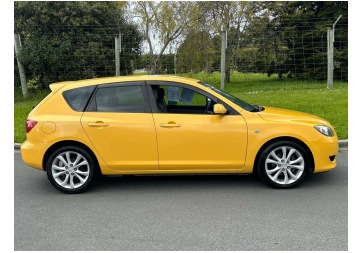

2004 Mazda Axela 1.5s

Purchase Price

\$7,995

Includes GST, Registration & Licensing

Finance may be available on this vehicle. Ask one of our friendly staff for more information.

Gain peace of mind with Mechanical Breakdown Insurance. **Ask us how.**

Top features

None Listed

Body Style

5 door, Hatchback

Odometer

108,260 km

Engine

1490 cc, Internal Combustion

Fuel Type

Petrol

Transmission

Automatic, Front Wheel

Wheels

-

VIN

7AT0C13JX14112458