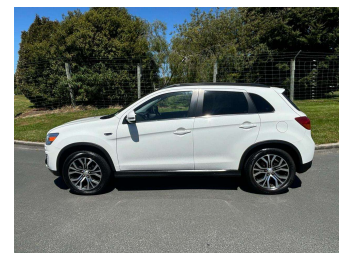

2015 Mitsubishi Asx VRX 2.0P/CVT/SW/5DR

Purchase Price **\$13,995**
Includes GST, Registration & Licensing

Finance may be available on this vehicle. Ask one of our friendly staff for more information.

Gain peace of mind with Mechanical Breakdown Insurance. **Ask us how.**

Top features
None Listed

Body Style
5 door, Station Wagon

Odometer
129,200 km

Engine
1998 cc, Internal Combustion

Fuel Type
Petrol

Transmission
Automatic, Front Wheel

Wheels
-

VIN
JMFXTGA2WFZC05547

Interior
-

Safety
-

Reg No.
JLP650

Ext Colour
White

History
NZ New, 2 owners

Seats
5 seats

CO2 Emissions
-

Energy Economy
-