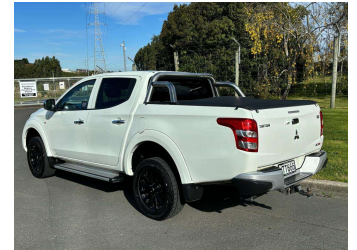

2016 Mitsubishi Triton D/CAB GLXR 2.4D/5AT

Purchase Price **\$19,995**
Includes GST, Registration & Licensing

Finance may be available on this vehicle. Ask one of our friendly staff for more information.

Gain peace of mind with Mechanical Breakdown Insurance. **Ask us how.**

Top features
None Listed

Body Style
4 door, Ute

Odometer
198,236 km

Engine
2442 cc, Internal Combustion

Fuel Type
Diesel

Transmission
Automatic, Rear Wheel