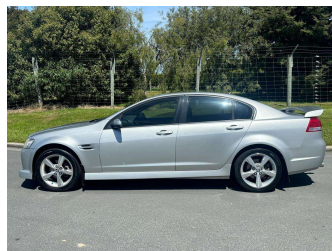

2008 Holden Commodore SV6 3.6P/5AT

Purchase Price **\$7,995**
Includes GST, Registration & Licensing

Finance may be available on this vehicle. Ask one of our friendly staff for more information.

Gain peace of mind with Mechanical Breakdown Insurance. **Ask us how.**

Top features
None Listed

Body Style
4 door, Sedan

Odometer
282,300 km

Engine
3564 cc, Internal Combustion

Fuel Type
Petrol

Transmission
Automatic, Rear Wheel

Wheels
-

VIN
6G1EK55779L155817

Interior
-

Safety
-

Reg No.
MNM827

Ext Colour
Silver

History
NZ New, 14 owners

Seats
5 seats

CO2 Emissions
-

Energy Economy
-